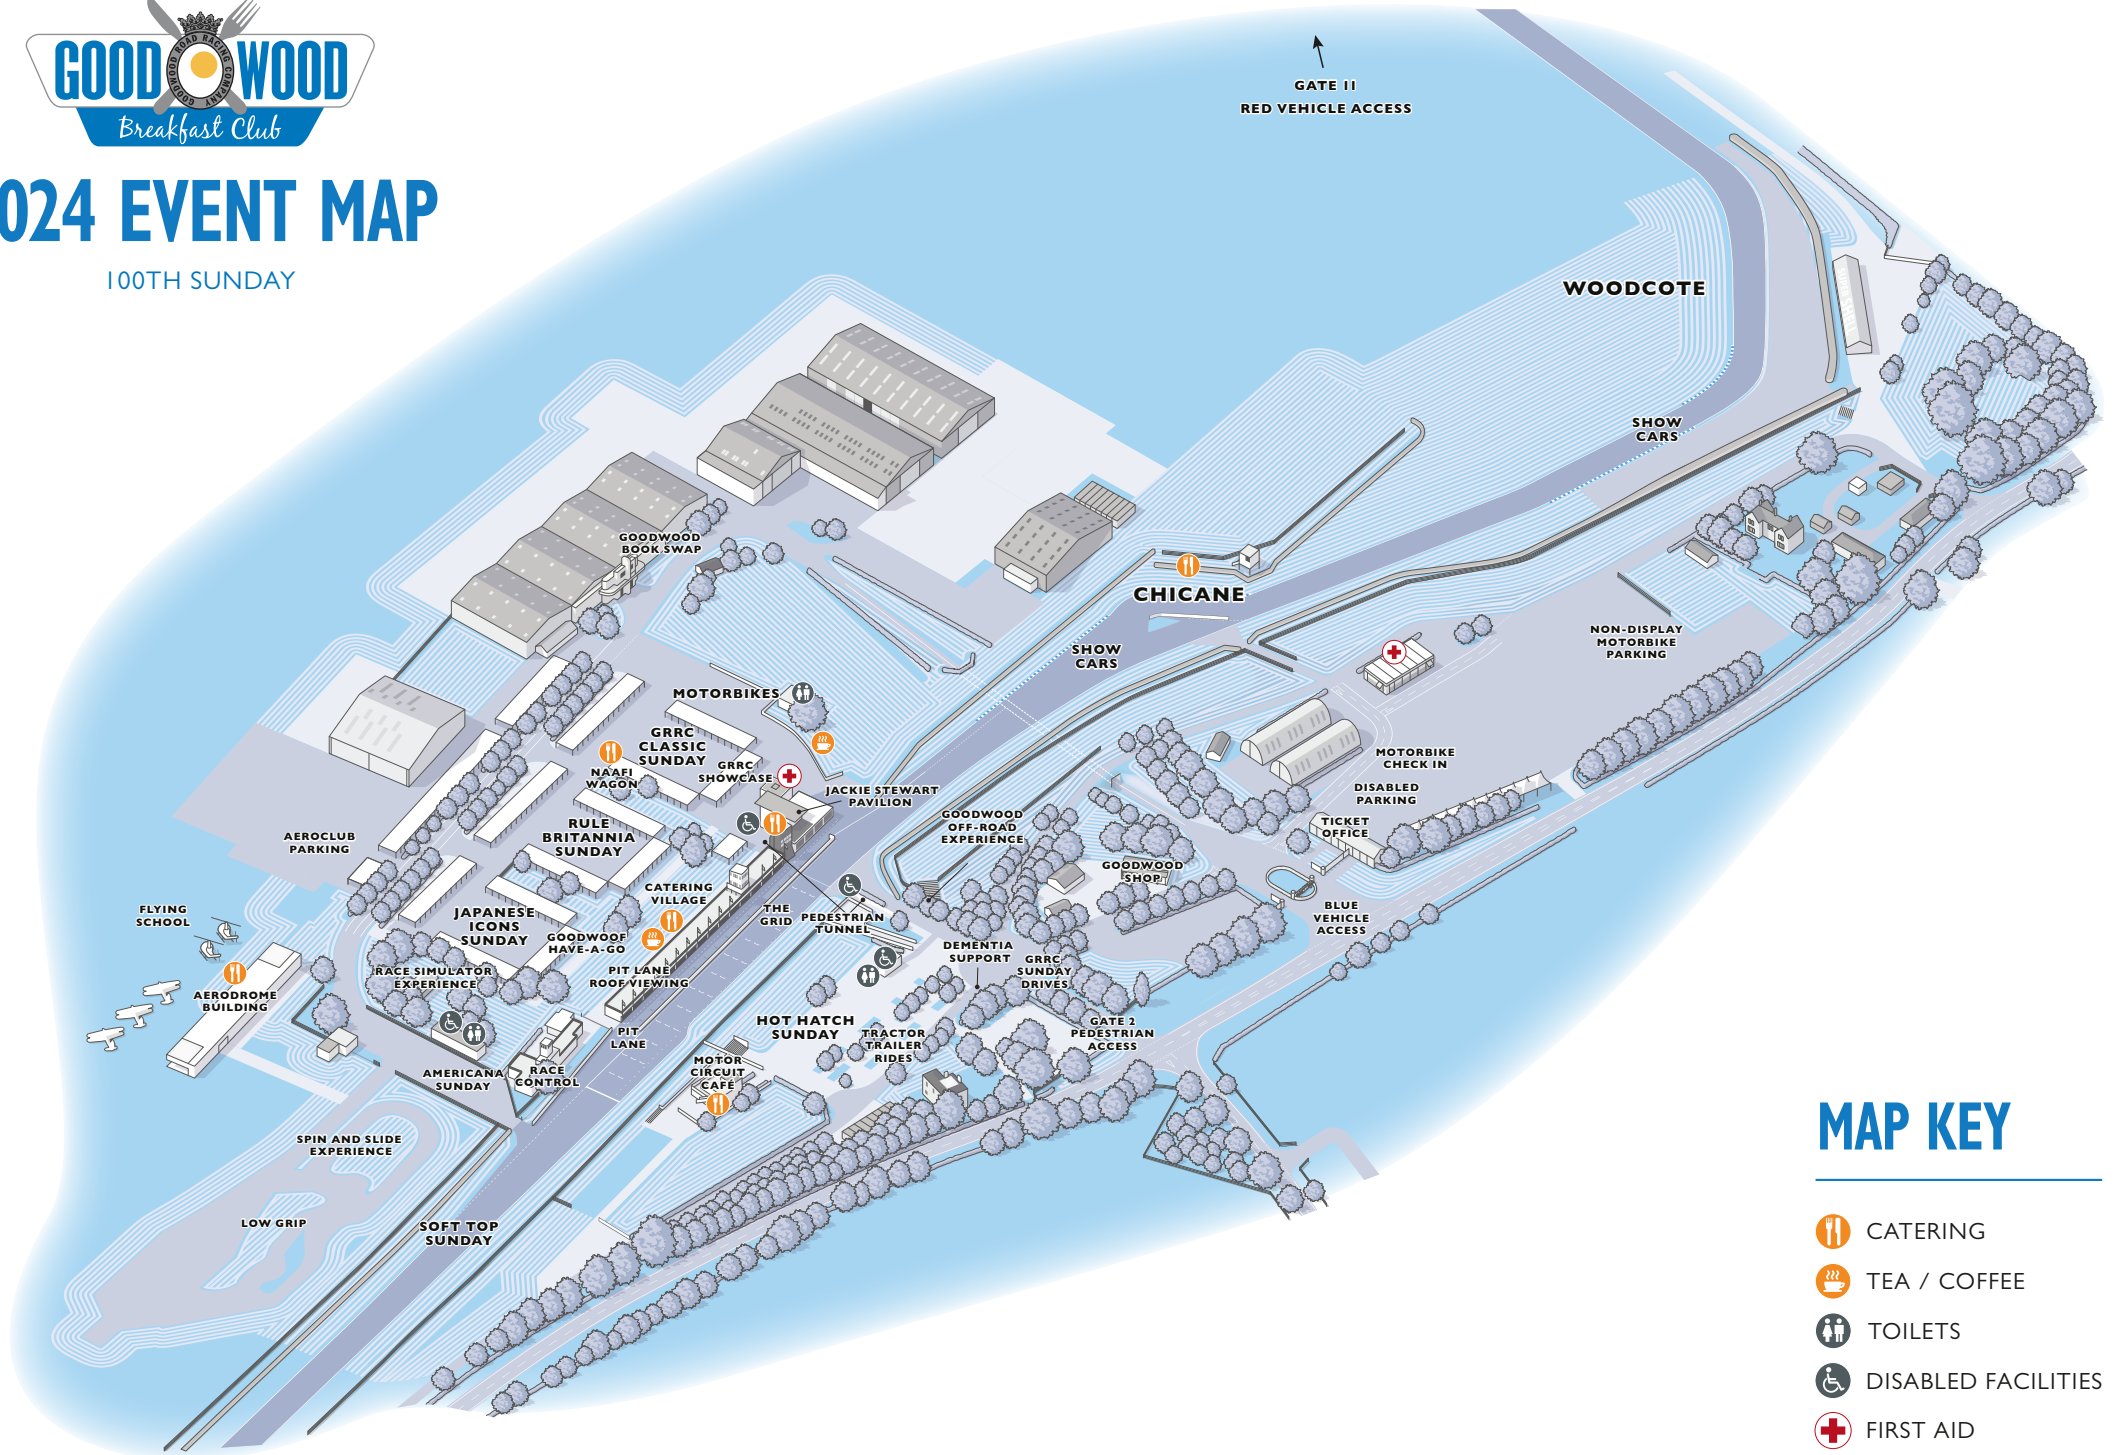

2024 EVENT MAP

100TH SUNDAY

MAP KEY

- CATERING
- TEA / COFFEE
- TOILETS
- DISABLED FACILITIES
- FIRST AID